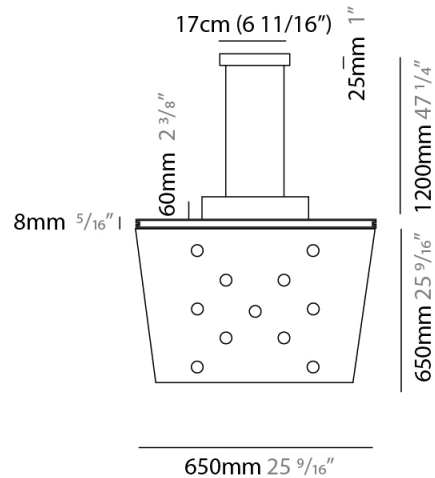

PROJECT	
TYPE	
SPECIFIER	
QUANTITY	
DATE	

POP 11 LIGHT SUSPENSION

D41027- : D41027-WAM

base number

1. To build a product code in our configurator select the specify button on the base model # product page
2. To build a manual product code on this datasheet choose from the options listed below in blue font and add the suffix to the base model #

GENERAL

Series: Pop
Subseries: Pop 11 Light
Partner: Icone
Division: Design
Installation: Suspension
Product Type: Pendant
Mounting Location: Ceiling
Light Distribution: Direct

PHYSICAL

Shape: Square
Length (mm): 650
Length (in): 25 9/16
Width (mm): 650
Width (in): 25 9/16
Max. Overall Height (mm): 1200
Max. Overall Height (in): 47 1/4
Weight (kg): 7.3
Weight (lbs): 15.999
Fixture Material: Aluminum

ELECTRICAL

Lamp Type: LED
Total Output Wattage (W): 67
Max. Wattage Per Lamp (W): 4.5 / 17
Dimming: Electronic Low Voltage Dimming
Input Voltage (V): 120

LED

Number of LEDs: 12
Color Temperature (°K): 3000
Nominal Lumen (lm): Dir 3850 + Ind 1350
CRI: >90 CRI
Lamp Life (hrs): 50000

OPTICAL

RATINGS AND CERTIFICATIONS

Certified By: CSA Certified to UL and CSA Standards
IP rating: IP20