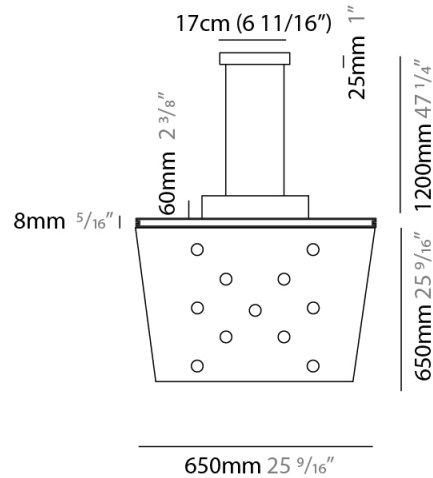

PROJECT	
TYPE	
SPECIFIER	
QUANTITY	
DATE	

POP 11 LIGHT SUSPENSION

D41027-

base number   Finish
Options

1. To build a product code in our configurator select the specify button on the base model # product page
2. To build a manual product code on this datasheet choose from the options listed below in blue font and add the suffix to the base model #

GENERAL

Series: Pop
Subseries: Pop 11 Light
Partner: Icone
Division: Design
Installation: Suspension
Product Type: Pendant
Mounting Location: Ceiling
Light Distribution: Direct

PHYSICAL

Shape: Square
Length (mm): 650
Length (in): 25 ⁹/₁₆
Width (mm): 650
Width (in): 25 ⁹/₁₆
Max. Overall Height (mm): 1200
Max. Overall Height (in): 47 ¹/₄
[Fixture Finish: WHI / WAM / BKA / GBG / SLA](#)
Fixture Material: Aluminum

ELECTRICAL

Lamp Type: LED
Total Output Wattage (W): 67
Dimming: Electronic Low Voltage Dimming
Input Voltage (V): 120Vac Direct Line

LED

Number of LEDs: 12
Color Temperature (°K): 3000
Nominal Lumen (lm): Dir 3850 + Ind 1350
CRI: >90 CRI
Lamp Life (hrs): 50000

OPTICAL

RATINGS AND CERTIFICATIONS

Certified By: Certified for North American Standards
IP rating: IP20