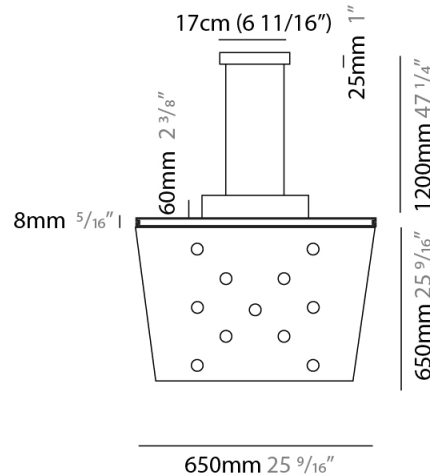

PROJECT _____
TYPE _____
SPECIFIER _____
QUANTITY _____
DATE _____

POP 11 LIGHT SUSPENSION

D41041-

base number _____
Finish _____
Options _____

1. To build a product code in our configurator select the specify button on the base model # product page
2. To build a manual product code on this datasheet choose from the options listed below in blue font and add the suffix to the base model #

GENERAL

Series: Pop _____
Subseries: Pop 11 Light _____
Partner: Icone _____
Division: Design _____
Installation: Suspension _____
Product Type: Pendant _____
Mounting Location: Ceiling _____
Light Distribution: Direct _____

PHYSICAL

Shape: Square _____
Length (mm): 650 _____
Length (in): 25 ⁹/₁₆ _____
Width (mm): 650 _____
Width (in): 25 ⁹/₁₆ _____
Max. Overall Height (mm): 1200 _____
Max. Overall Height (in): 47 ¹/₄ _____
Fixture Finish: WHI / WAM / BKA / GBG / SLA _____
Fixture Material: Aluminum _____

ELECTRICAL

Lamp Type: LED _____
Total Output Wattage (W): 50 _____
Dimming: Electronic Low Voltage Dimming _____
Input Voltage (V): 120Vac Direct Line _____

LED

Number of LEDs: 11 _____
Color Temperature (°K): 3000 _____
Nominal Lumen (lm): 3850 _____
CRI: >90 CRI _____
Lamp Life (hrs): 50000 _____

OPTICAL

RATINGS AND CERTIFICATIONS

Certified By: Certified for North American Standards _____
IP rating: IP20 _____