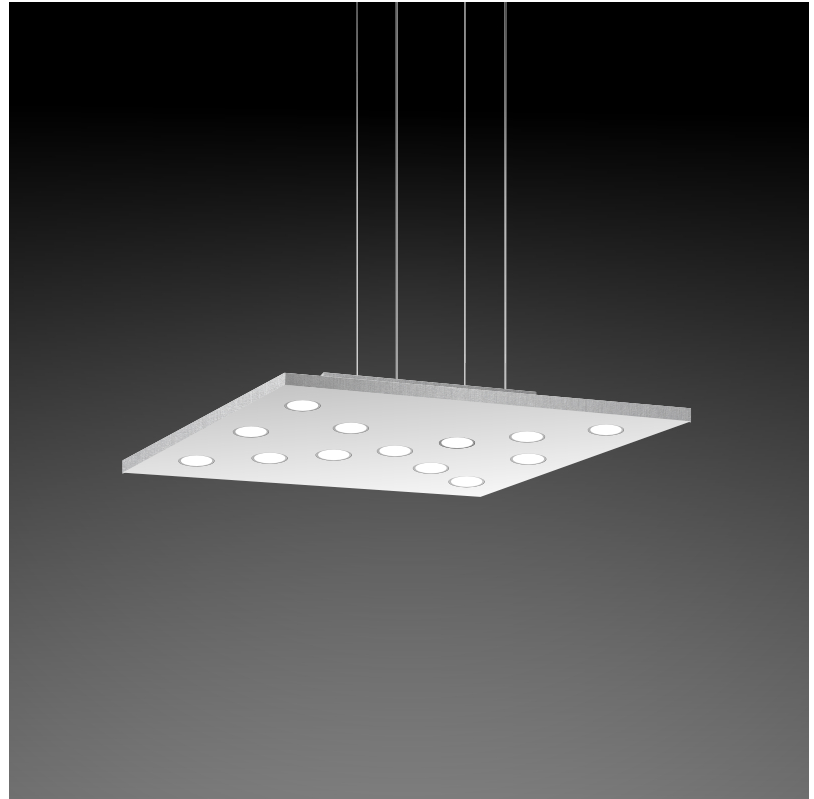

PROJECT _____
TYPE _____
SPECIFIER _____
QUANTITY _____
DATE _____

POP 11 LIGHT SUSPENSION

D41041-

base number _____
Finish _____
Options _____

1. To build a product code in our configurator select the specify button on the base model # product page
2. To build a manual product code on this datasheet choose from the options listed below in blue font and add the suffix to the base model #

GENERAL

Series: Pop _____
Subseries: Pop 11 Light _____
Partner: Icone _____
Division: Design _____
Installation: Suspension _____
Product Type: Pendant _____
Mounting Location: Ceiling _____
Light Distribution: Direct _____

PHYSICAL

Shape: Square _____
Length (mm): 650 _____
Length (in): 25 ⁹/₁₆ _____
Width (mm): 650 _____
Width (in): 25 ⁹/₁₆ _____
Max. Overall Height (mm): 1200 _____
Max. Overall Height (in): 47 ¹/₄ _____
Fixture Finish: WHI / WAM / BKA / GBG / SLA _____
Fixture Material: Aluminum _____

ELECTRICAL

Lamp Type: LED _____
Total Output Wattage (W): 50 _____
Dimming: Electronic Low Voltage Dimming _____
Input Voltage (V): 120Vac Direct Line _____

LED

Number of LEDs: 11 _____
Color Temperature (°K): 3000 _____
Nominal Lumen (lm): 3850 _____
CRI: >90 CRI _____
Lamp Life (hrs): 50000 _____

OPTICAL

RATINGS AND CERTIFICATIONS

Certified By: Certified for North American Standards _____
IP rating: IP20 _____